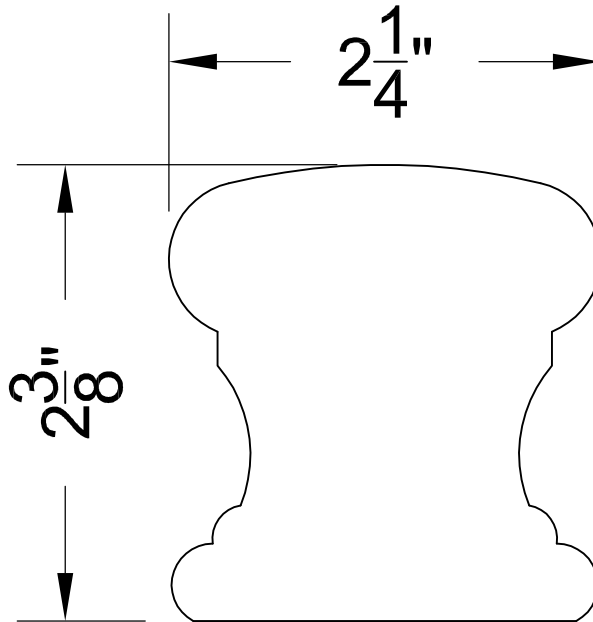

FULL SCALE

Profile: HD OS 6300

Height: 2 3/8"

Width: 2 1/4"

Width Adjustable: No

24E Dorset Mill Road
Exeter, R.I. 02822
Phone: (401) 294-2235
Fax: (401) 295-1086
www.hdistair.com

Notes:

Carolina stock order.

FULL RAIL SECTION

HD OS 6300 RAIL PROFILE

FULL SCALE

Profile: HD OS 6310

Height: 2 1/4"

Width: 2 5/8"

Width Adjustable: No

24E Dorset Mill Road
Exeter, R.I. 02822
Phone: (401) 294-2235
Fax: (401) 295-1086
www.hdistair.com

Notes:

Crown Heritage stock order.

FULL RAIL SECTION

HD OS 6310 RAIL PROFILE

FULL SCALE

Profile: HD OS 6400

Height: 2 1/4"

Width: 2 3/4"

Height: 2 1/4"

Width: 2 5/8"

Width Adjustable: No

24E Dorset Mill Road
Exeter, R.I. 02822
Phone: (401) 294-2235
Fax: (401) 295-1086
www.hdistair.com

Notes:

FULL RAIL SECTION

HD OS 6510 DOME RAIL PROFILE

FULL SCALE