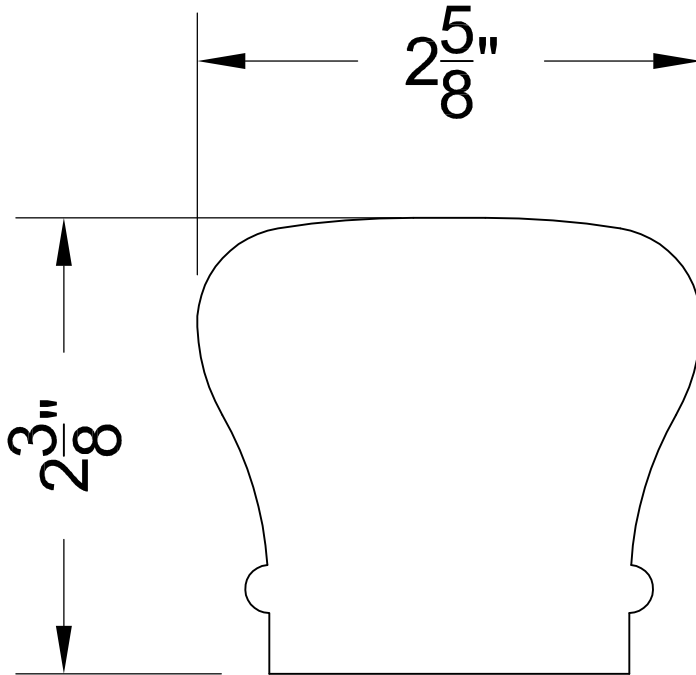

HD OS 6210 RAIL PROFILE

FULL SCALE