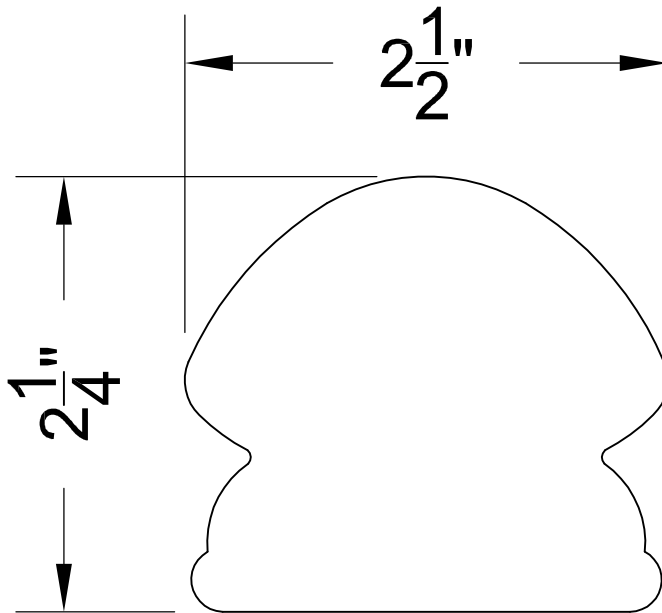

Profile: HD OS 6005

Height: $2 \frac{1}{4}$ "

Width: $2 \frac{1}{2}$ "

Width Adjustable: No

24E Dorset Mill Road
Exeter, R.I. 02822
Phone: (401) 294-2235
Fax: (401) 295-1086
www.hdistair.com

Notes:

Crown Heritage Stock Order

FULL RAIL SECTION

HD OS 6005 RAIL PROFILE

FULL SCALE

Profile: HD OS 6010

Height: 2 3/8"

Width: 2 1/4"

Width Adjustable:

24E Dorset Mill Road
Exeter, R.I. 02822
Phone: (401) 294-2235
Fax: (401) 295-1086
www.hdistair.com

Ideal Stock Order

FULL RAIL SECTION

HD OS 6010 RAIL PROFILE

FULL SCALE

Profile: HD OS 6109

Height: $2 \frac{7}{8}$ "

Width: $1 \frac{7}{8}$ "

Width Adjustable: No