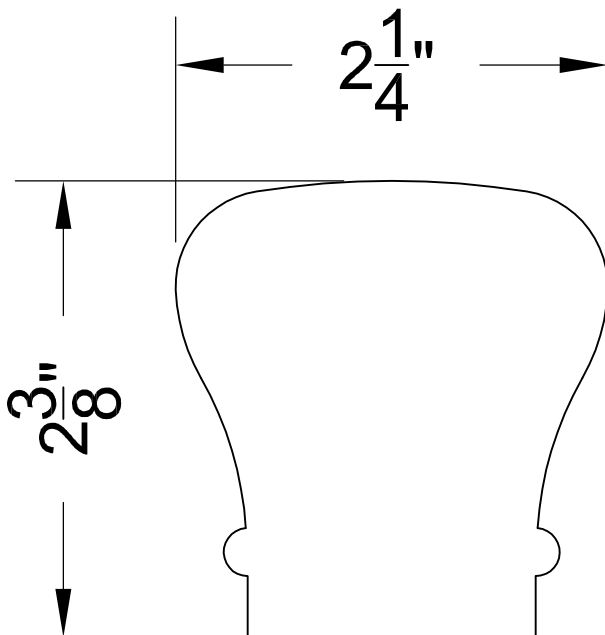

FULL RAIL SECTION

HD OS 6005 RAIL PROFILE

FULL SCALE

Profile: HD OS 6010

Height: 2 3/8"

Width: 2 1/4"

Width Adjustable:

24E Dorset Mill Road
Exeter, R.I. 02822
Phone: (401) 294-2235
Fax: (401) 295-1086
www.hdistair.com

Ideal Stock Order

FULL RAIL SECTION

HD OS 6010 RAIL PROFILE

FULL SCALE

Profile: HD OS 6109

Height: $2 \frac{7}{8}$ "

Width: $1 \frac{7}{8}$ "

Width Adjustable: No

FULL SCALE

Profile: HD OS 6300

Height: 2 3/8"

Width: 2 1/4"

Width Adjustable: No

24E Dorset Mill Road
Exeter, R.I. 02822
Phone: (401) 294-2235
Fax: (401) 295-1086
www.hdistair.com

Notes:

Carolina stock order.

Height: 2 1/4"

Width: 2 5/8"

Width Adjustable: No

24E Dorset Mill Road
Exeter, R.I. 02822
Phone: (401) 294-2235
Fax: (401) 295-1086
www.hdistair.com

Notes:

FULL RAIL SECTION

HD OS 6510 DOME RAIL PROFILE

FULL SCALE