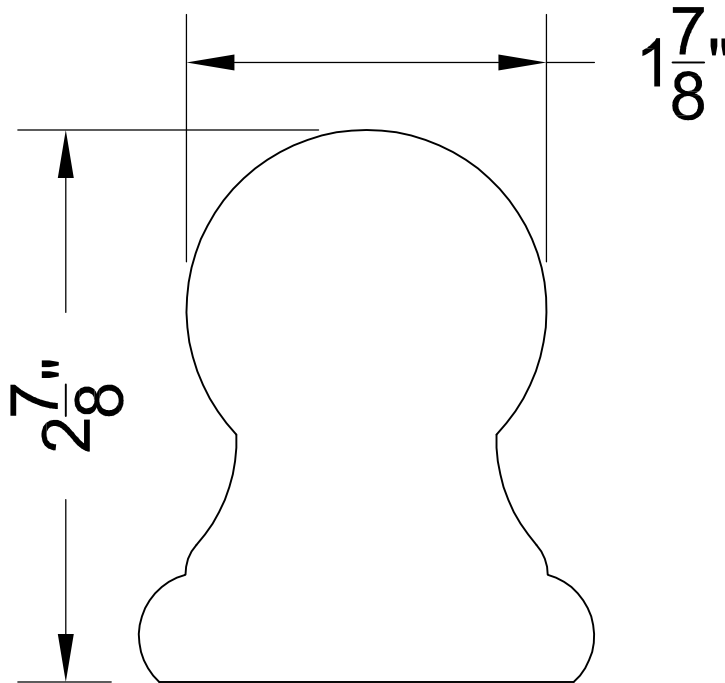

HD OS 6109 RAIL PROFILE

FULL SCALE