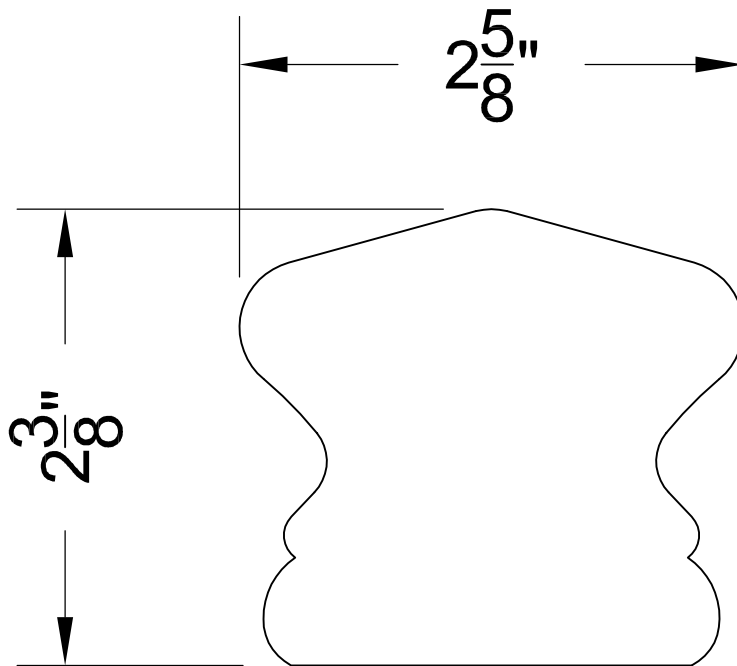

Height: 2 1/4"

Width: 2 5/8"

Width Adjustable: No

24E Dorset Mill Road
Exeter, R.I. 02822
Phone: (401) 294-2235
Fax: (401) 295-1086
www.hdistair.com

Notes:

FULL RAIL SECTION

HD OS 6510 DOME RAIL PROFILE

FULL SCALE

Profile: HD OS 6510

Height: $2 \frac{3}{8}$ "

Width: $2 \frac{5}{8}$ "

Width Adjustable: No

24E Dorset Mill Road
Exeter, R.I. 02822
Phone: (401) 294-2235
Fax: (401) 295-1086
www.hdistair.com

Notes:

Ideal Stock Order

FULL RAIL SECTION

HD OS 6510 RAIL PROFILE

FULL SCALE

Profile: HD OS 6519

Height: 3"

Width: 2 5/8"

Width Adjustable: No

24E Dorset Mill Road
Exeter, R.I. 02822
Phone: (401) 294-2235
Fax: (401) 295-1086
www.hdistair.com

HD OS 6210
 2-5/8" W x 2-3/8" H

HD OS 6310
 2-5/8" W x 2-1/4" H

HD 6510
 2-5/8" W x 2-3/8" H

HD 6510 DOME
 2-5/8" W x 2-1/4" H

HD OS 6300
 2-1/4" W x 2-3/8" H

HD 6519
 2-5/8" W x 3" H

HD OS 6710
 2-5/8" W x 2-3/4" H