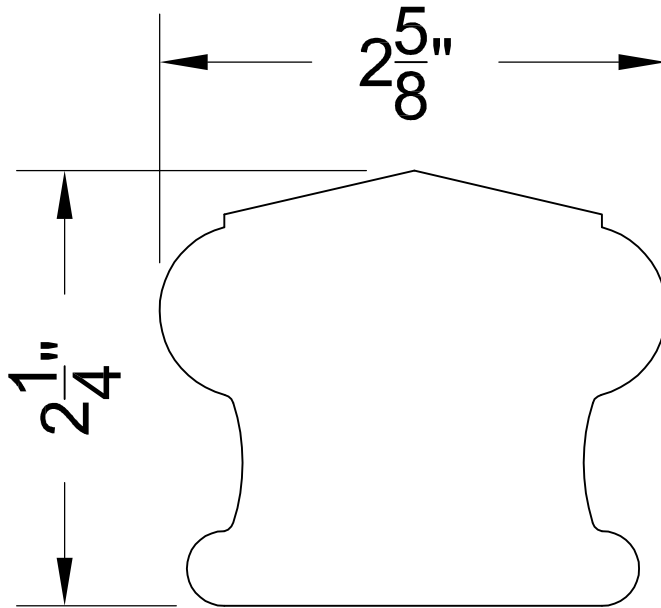

FULL RAIL SECTION

HD OS 6300 RAIL PROFILE

FULL SCALE

Profile: HD OS 6310

Height: 2 1/4"

Width: 2 5/8"

Width Adjustable: No

24E Dorset Mill Road
Exeter, R.I. 02822
Phone: (401) 294-2235
Fax: (401) 295-1086
www.hdistair.com

Notes:

Crown Heritage stock order.

FULL RAIL SECTION

HD OS 6310 RAIL PROFILE

FULL SCALE

Profile: HD OS 6400

Height: 2 1/4"

Width: 2 3/4"

Height: 2 1/4"

Width: 2 5/8"

Width Adjustable: No

24E Dorset Mill Road
Exeter, R.I. 02822
Phone: (401) 294-2235
Fax: (401) 295-1086
www.hdistair.com

Notes:

FULL RAIL SECTION

HD OS 6510 DOME RAIL PROFILE

FULL SCALE