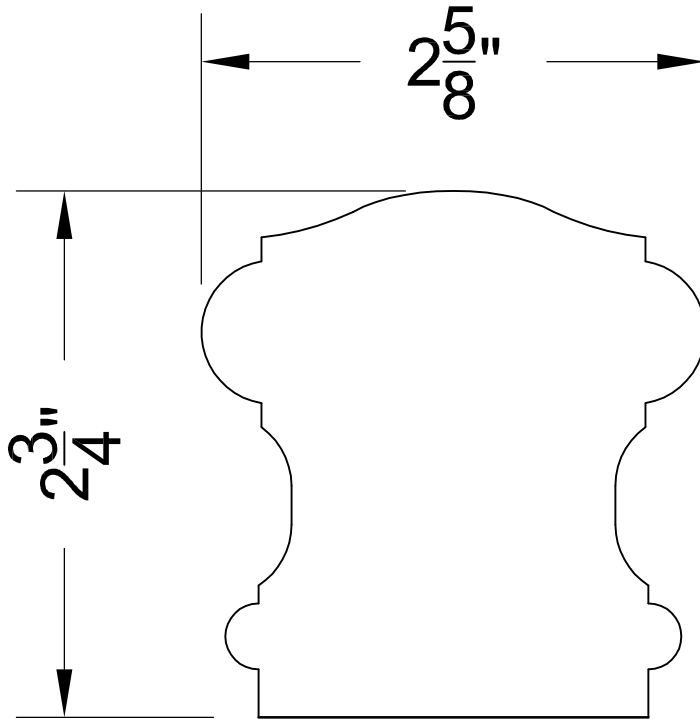

HD OS 6710 RAIL PROFILE

FULL SCALE