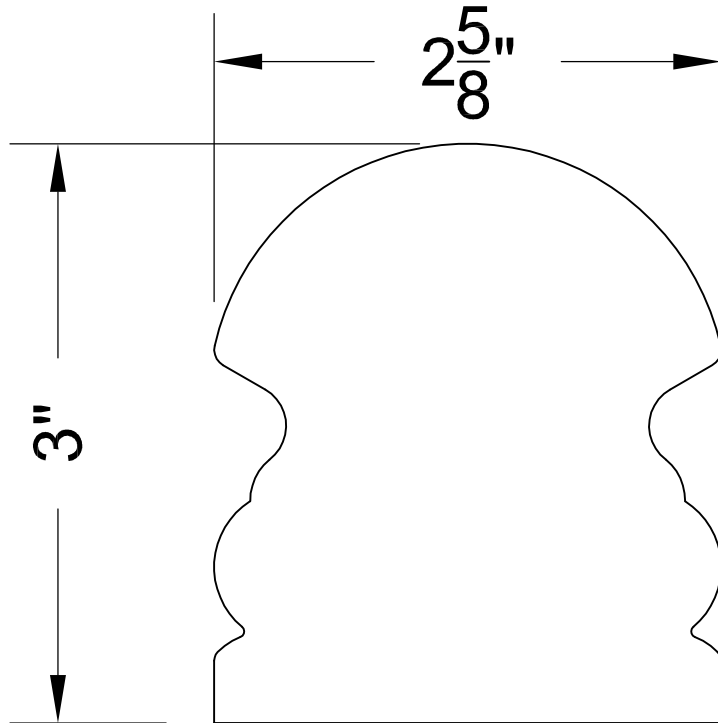

Profile: HD OS 6510

Height: $2 \frac{3}{8}$ "

Width: $2 \frac{5}{8}$ "

Width Adjustable: No

24E Dorset Mill Road
Exeter, R.I. 02822
Phone: (401) 294-2235
Fax: (401) 295-1086
www.hdistair.com

Notes:

Ideal Stock Order

FULL RAIL SECTION

HD OS 6510 RAIL PROFILE

FULL SCALE

Profile: HD OS 6519

Height: 3"

Width: 2 5/8"

Width Adjustable: No

24E Dorset Mill Road
Exeter, R.I. 02822
Phone: (401) 294-2235
Fax: (401) 295-1086
www.hdistair.com

Notes:

Carolina Stair Supply stock order

FULL RAIL SECTION

HD OS 6510 RAIL PROFILE

FULL SCALE

Profile: HD OS 6710

Height: $2 \frac{3}{4}$ "

Width: $2 \frac{5}{8}$ "

HD OS 6210
 2-5/8" W x 2-3/8" H

HD OS 6310
 2-5/8" W x 2-1/4" H

HD 6510
 2-5/8" W x 2-3/8" H

HD 6510 DOME
 2-5/8" W x 2-1/4" H

HD OS 6300
 2-1/4" W x 2-3/8" H

HD 6519
 2-5/8" W x 3" H

HD OS 6710
 2-5/8" W x 2-3/4" H