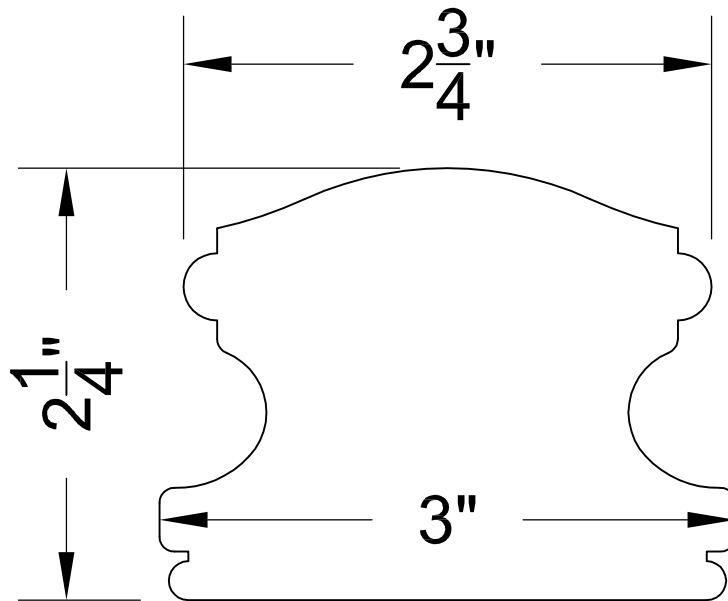

HD OS 6400 RAIL PROFILE

FULL SCALE