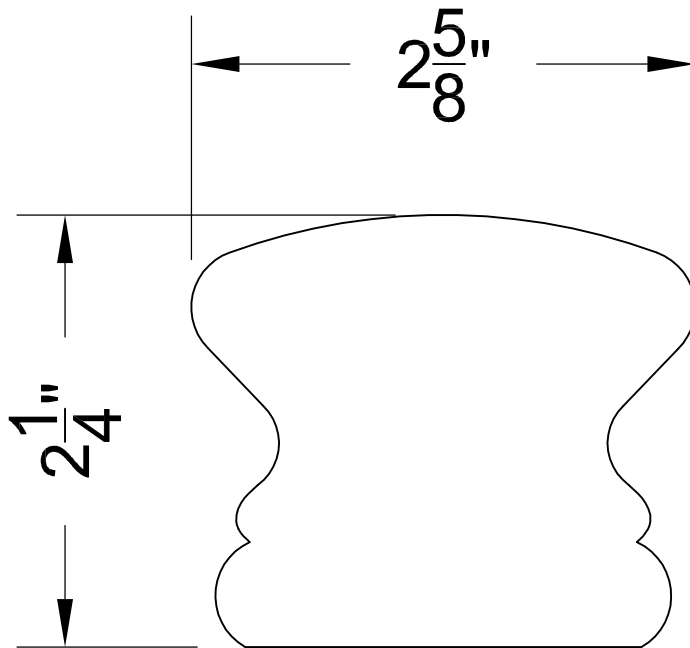

Height: 2 1/4"

Width: 2 5/8"

Width Adjustable: No

24E Dorset Mill Road
Exeter, R.I. 02822
Phone: (401) 294-2235
Fax: (401) 295-1086
www.hdistair.com

Notes:

FULL RAIL SECTION

HD OS 6510 DOME RAIL PROFILE

FULL SCALE

Profile: HD OS 6510

Height: $2 \frac{3}{8}$ "

Width: $2 \frac{5}{8}$ "

Width Adjustable: No

24E Dorset Mill Road
Exeter, R.I. 02822
Phone: (401) 294-2235
Fax: (401) 295-1086
www.hdistair.com

Notes:

Ideal Stock Order

FULL RAIL SECTION

HD OS 6510 RAIL PROFILE

FULL SCALE

Profile: HD OS 6519

Height: 3"

Width: 2 5/8"

Width Adjustable: No

24E Dorset Mill Road
Exeter, R.I. 02822
Phone: (401) 294-2235
Fax: (401) 295-1086
www.hdistair.com