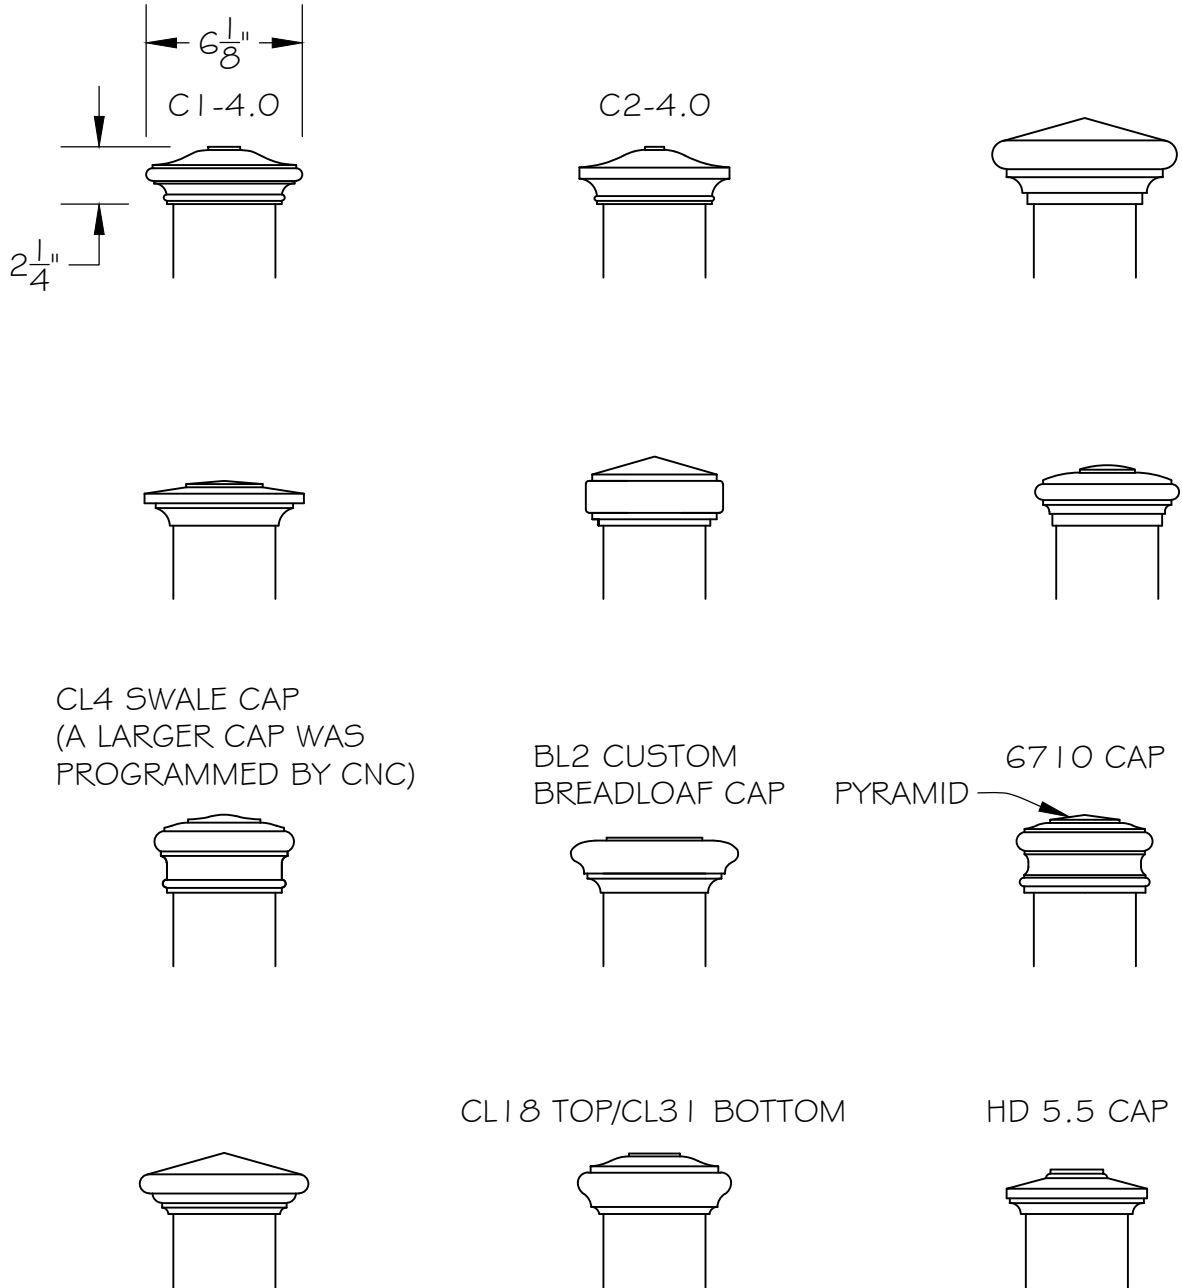

CAP EXAMPLES

NEWELS

DROP OPTIONS

CAP EXAMPLES

C1-4.75

C2-4.75

HD 6.25 CAP

CL4 SWALE CAP

CL1 8 TOP/CL3 1 BOTTOM

CUSTOM

NEWELS

HD6.25 plain

HD6.25 mission

HD6.25 square

HD6.25 oval

HD6.25 fluted

CAP EXAMPLES

NEWELS