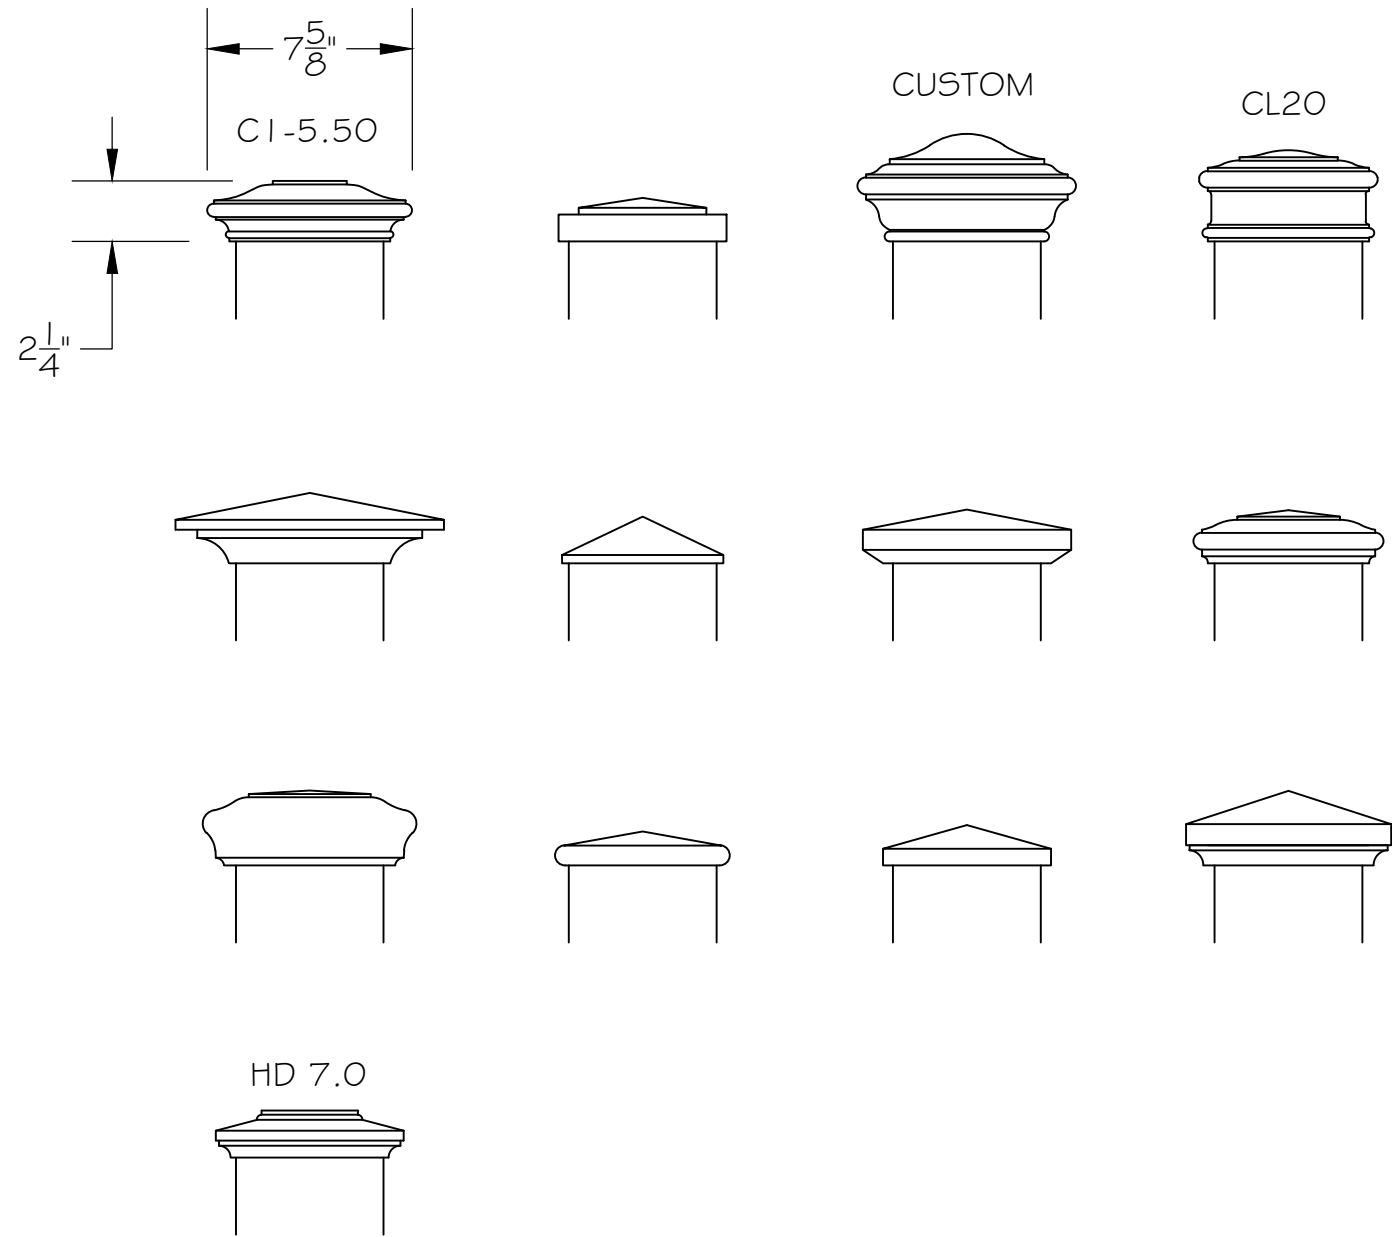

CL1 8 TOP/CL3 1 BOTTOM

CUSTOM

NEWELS

HD6.25 plain

HD6.25 mission

HD6.25 square

HD6.25 oval

HD6.25 fluted

CAP EXAMPLES

NEWELS