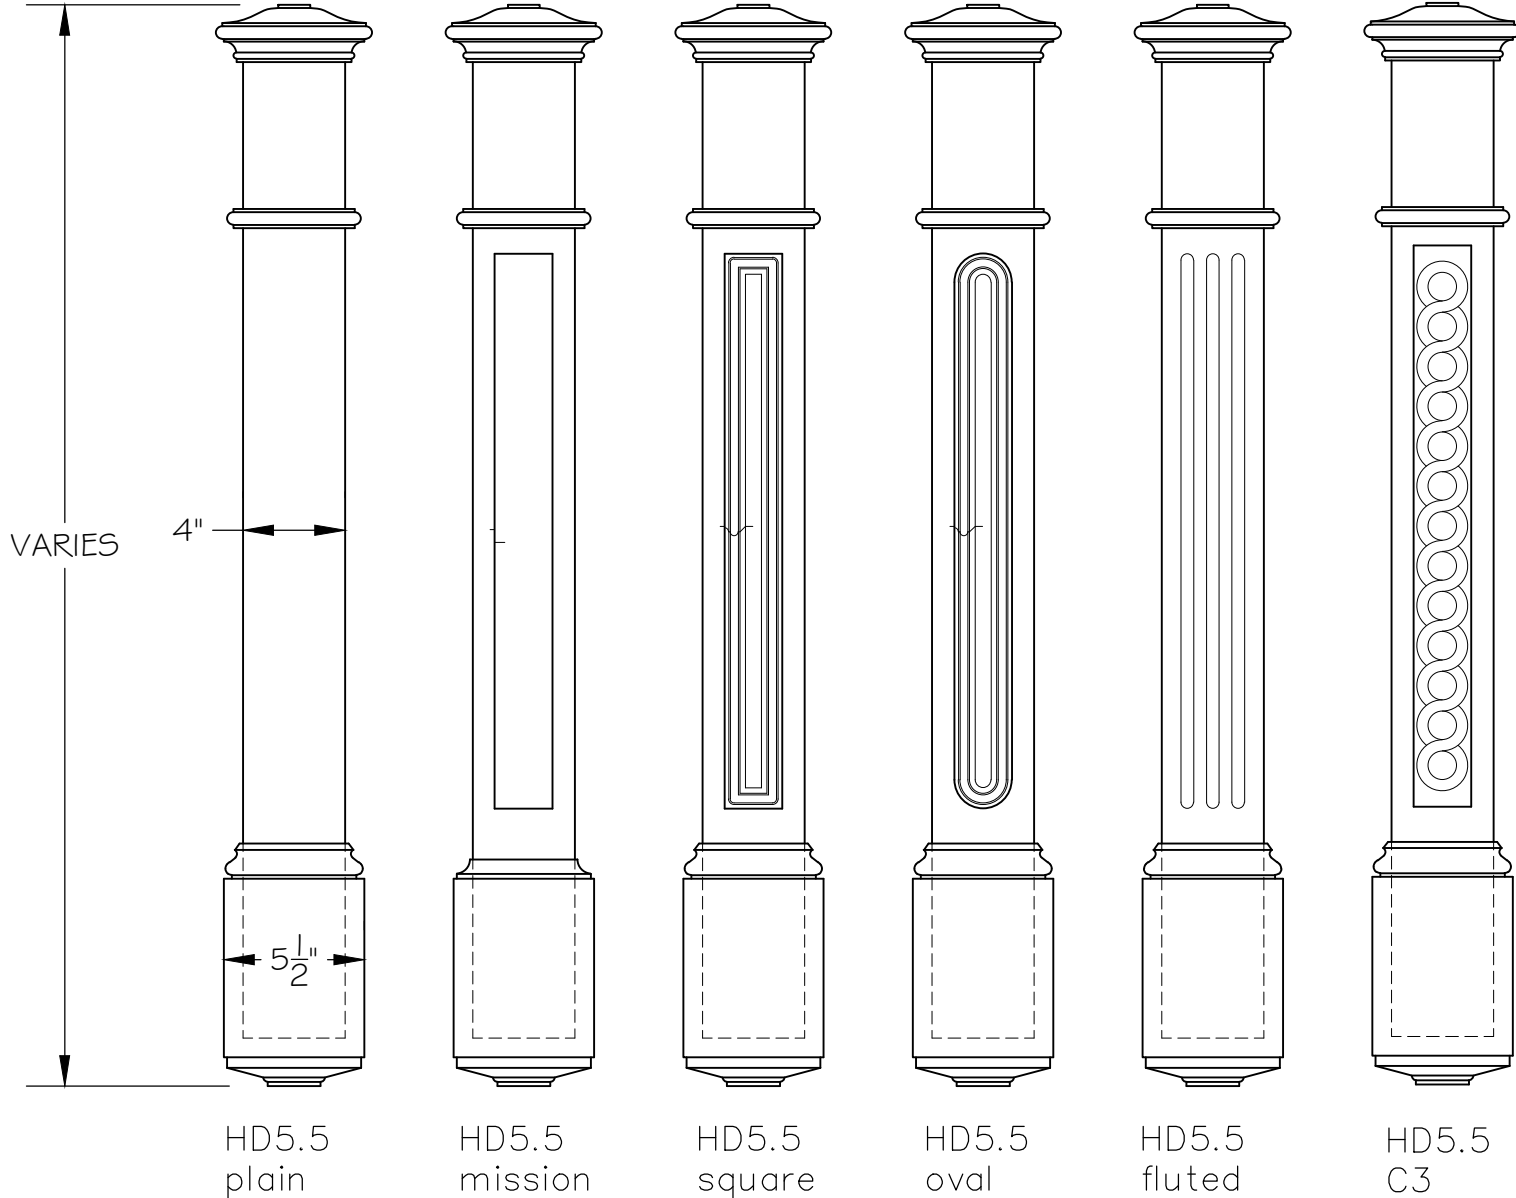

CAP EXAMPLES

NEWELS

DROP OPTIONS

CAP EXAMPLES

C1-4.75

C2-4.75

HD 6.25 CAP

CL4 SWALE CAP

CL1 8 TOP/CL3 1 BOTTOM

CUSTOM

NEWELS

HD6.25 plain

HD6.25 mission

HD6.25 square

HD6.25 oval

HD6.25 fluted

CAP EXAMPLES

NEWELS