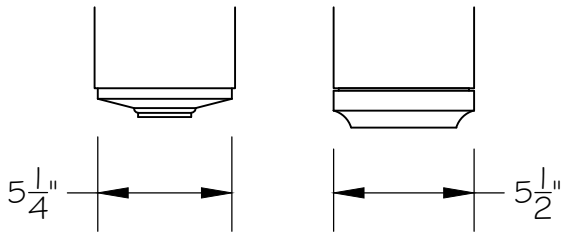

CAP EXAMPLES

NEWELS

DROP OPTIONS

CAP EXAMPLES

C1-4.75

C2-4.75

HD 6.25 CAP

CL4 SWALE CAP

CL1 8 TOP/CL3 1 BOTTOM

CUSTOM

NEWELS

HD6.25 plain

HD6.25 mission

HD6.25 square

HD6.25 oval

HD6.25 fluted