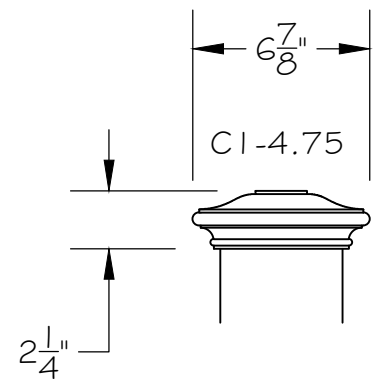

CAP EXAMPLES

NEWELS

DROP OPTIONS

CAP EXAMPLES

C1-4.75

C2-4.75

HD 6.25 CAP

CL4 SWALE CAP

CL1 8 TOP/CL3 1 BOTTOM

CUSTOM

NEWELS

HD6.25 plain

HD6.25 mission

HD6.25 square

HD6.25 oval

HD6.25 fluted