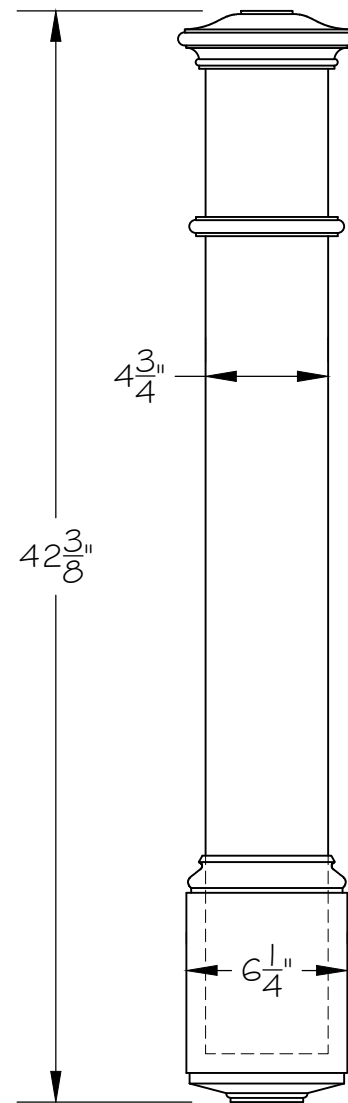

CAP EXAMPLES

NEWELS

DROP OPTIONS

CAP EXAMPLES

C1-4.75

C2-4.75

HD 6.25 CAP

CL4 SWALE CAP

CL1 8 TOP/CL3 1 BOTTOM

CUSTOM

NEWELS

HD6.25 plain

HD6.25 mission

HD6.25 square

HD6.25 oval

HD6.25 fluted

CAP EXAMPLES

NEWELS